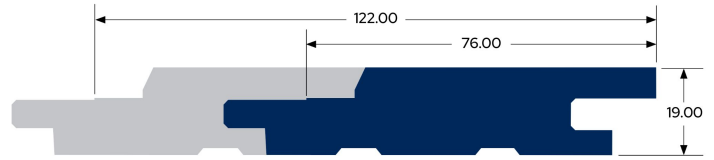

Stagwood

Where timber meets architecture

Spotted Gum

Spotted Gum is a premium Australian hardwood famous for its luxury appearance and high degree of natural strength, durability and fire resistance.

Stagwood is produced to suit residential, commercial and government building applications. Its attractive grain and colour palette is a favourite of architects, designers and owners alike.

Grade: Organic. Stagwood Organic celebrates Spotted Gum's intrinsic and highly prized qualities by offering a natural selection of grades ranging from very straight to wavy dense grains and features all in a luxurious colour palette.

Tone: Soft cherry tones to deep rich burgundy.

Texture: Dense grain with a soft, mottled effect.

Botanical names: *Corymbia Citriodora*, *Corymbia Henryi*, *Corymbia maculata*

Durability: Class 1 High (above ground) 40+ years

Strength Group: High (SD2 Seasoned)

Hardness: Very Hard (Janka 10.1)

Density: 990 – 1180 kg/m³

BAL Rating AS3959-2009: BAL 29

Termites: Resistant

Scan to download document

Stagwood (Howard Sawmill) proudly complies with the requirements of AS 4707 – Chain of Custody for Forest Based Products. All information is correct at time of printing but may be subject to change. Please check with your account representative or email info@citytimber.com.au

Profiles:

Cladding (Shiplap)

■ 122x19 ■ 76x19 Dimensions are cover size.

Wharf Cladding also available