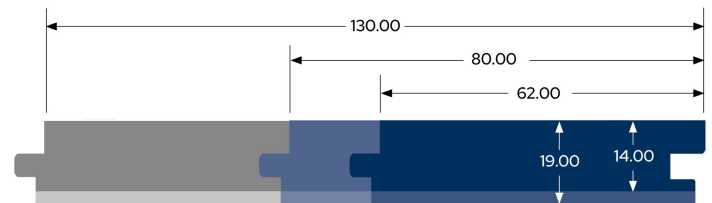

Flooring & Overlay

■ 130x19 ■ 80x19 ■ 62x19
■ 130x14 ■ 80x14 ■ 62x14