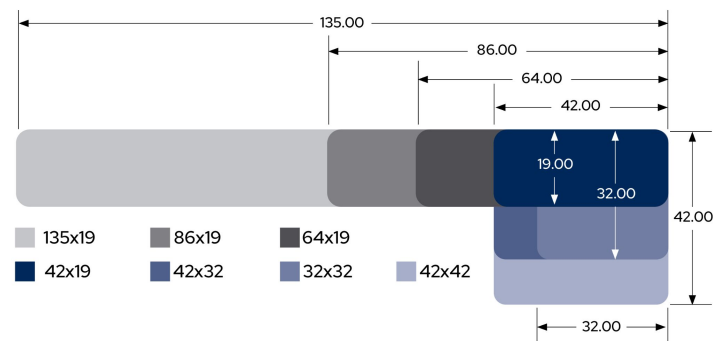

Decking & Squares

■ 135x19 ■ 86x19 ■ 64x19
■ 42x19 ■ 42x32 ■ 32x32 ■ 42x42

Call 1300 399 922 or email info@citytimber.com.au

1400 Centre Rd, Clayton South Vic 3169
citytimber.com.au