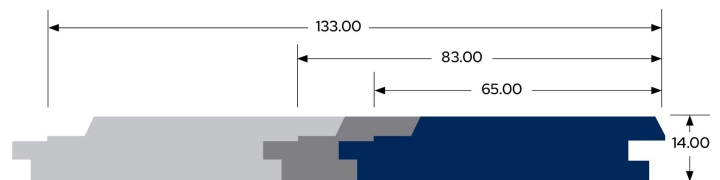

### Cladding (Shiplap)

■ 122x19 ■ 76x19 Dimensions are cover size.

Wharf Cladding also available

### Linings (Shiplap & V Joint)

■ 133x14 ■ 83x14 ■ 65x14 Ship Lap profile shown. Dimensions are cover size.