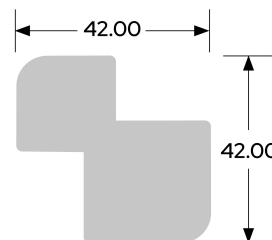

Corner thermo - spruce CP3

■ 42x42

One universal profile for indoor and outdoor usage. Boards with straight-cut ends can be installed without exposing the endgrain.

CLASS 1

Durability
Improved Durability and
rot resistance

Stability
Enhanced dimensional stability
in changing weather conditions

Chemical-Free
Thermal modification
process is entirely natural

Call 1300 399 922
or email info@citytimber.com.au
1400 Centre Rd, Clayton South 3169
citytimber.com.au