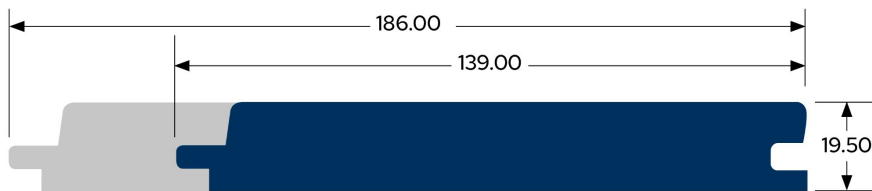

C24 Profile:

■ C24: 186 x 19.5 / cover: 180mm

■ C24: 139 x 19.5 / cover: 131mm