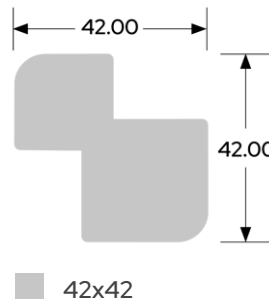

Corner thermo - spruce CP3