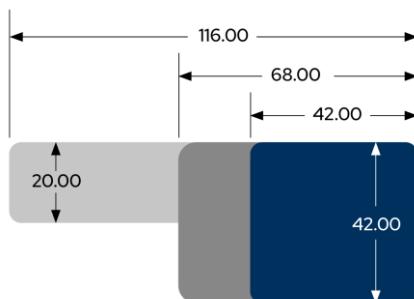

Texture
Smooth

Grade
Class 2 Durability.
Thermally Stabilised Timber.

Colour
Blond tones

Board Lengths
4800 and 5100mm

Size (mm)
116 x 20
66 x 42
42 x 42

D4 Decking & Screening Profiles:

D4 Profile

-  116x20 (decking)
-  68x42 (screening)
-  42x42 (screening)

Corner thermo - spruce CP3

One universal profile for indoor and outdoor usage. Boards with straight cut ends can be installed without exposing the endgrain.

CLASS 2

Durability
Improved Durability and rot resistance