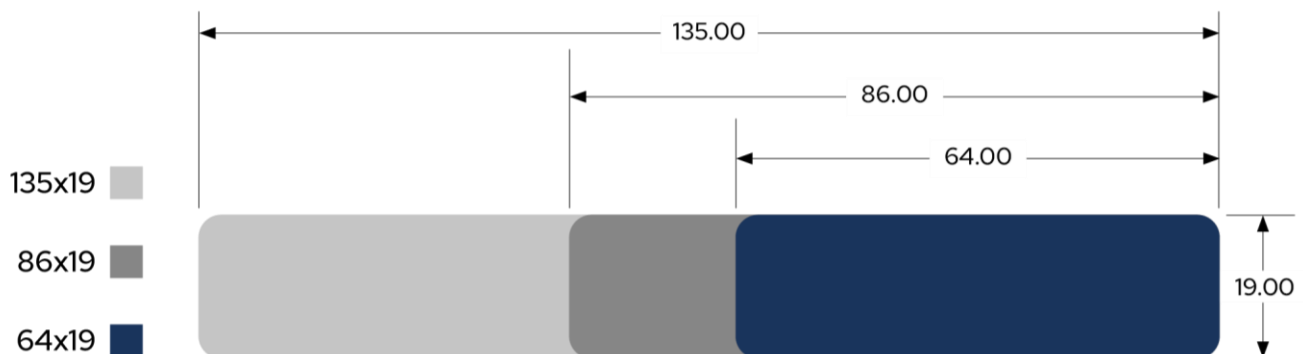

Its attractive grain and colour palette fits architects, owners and designers aesthetics showcasing style, elegance and sophistication uniformly or differently.

Grade: Organic

Tone: Soft cherry tones to deep rich burgundy

Texture: Dense grain with a soft, mottled effect

Botanical names: Corymbia Citriodora, Corymbia Henryi, Corymbia maculata

Durability: Class 1 High (above ground) 40+ years

Strength Group: High (SD2 Seasoned)

Hardness: Very Hard (Janka 10.1)

Density: 990 – 1180 kg/m³

BAL Rating AS3959-2009: BAL 29

Termites: Resistant

Profiles:

Stagwood (Howard Sawmill) proudly complies with the requirements of AS 4707 – Chain of Custody for Forest Based Products. All information is correct at time of printing but may be subject to change. Please check with your account manager or email info@citytimber.com.au