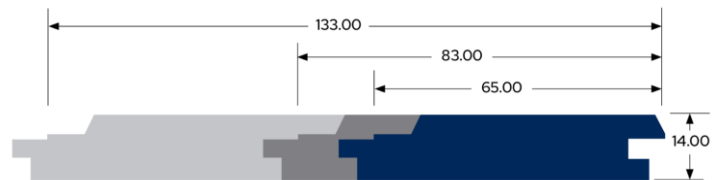

### Cladding (Shiplap)

■ 122x19 ■ 76x19 Dimensions are cover size.

Wharf Cladding also available

### Linings (Shiplap & V Joint)

■ 133x14 ■ 83x14 ■ 65x14 Ship Lap profile shown.  
Dimensions are cover size.