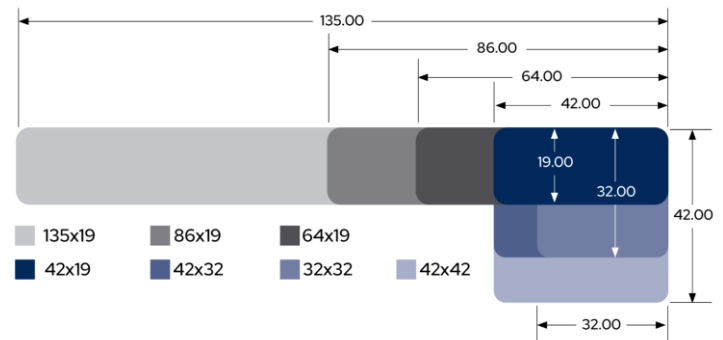

Decking & Squares

■ 135x19 ■ 86x19 ■ 64x19
■ 42x19 ■ 42x32 ■ 32x32 ■ 42x42

Call 1300 399 922 or email info@citytimber.com.au

1400 Centre Rd, Clayton South Vic 3169

citytimber.com.au