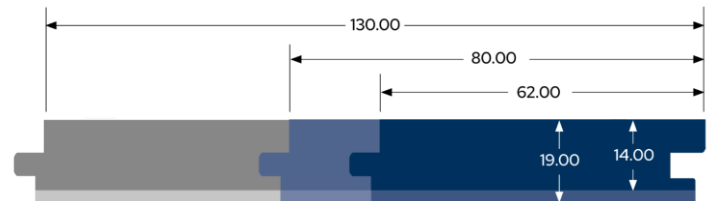

Flooring & Overlay

■ 130x19 ■ 80x19 ■ 62x19
■ 130x14 ■ 80x14 ■ 62x14