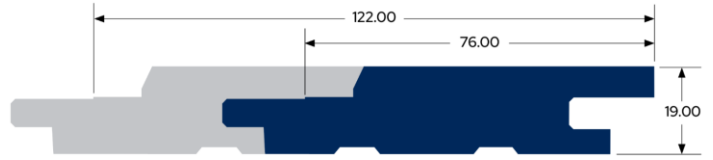

Stagwood

Where timber meets architecture

Spotted Gum

Spotted Gum is a premium Australian hardwood famous for its luxury appearance and high degree of natural strength, durability and fire resistance.

Stagwood is produced to suit residential, commercial and government buildings. Its attractive grain and colour palette is a favourite of project collaborators.

Grade: Organic. Stagwood Organic celebrates Spotted Gum's intrinsic and highly prized qualities by offering a natural selection of the tree including very straight to wavy dense grains and features all in a luxurious colour palette.

Tone: Soft cherry tones to deep rich burgundy.

Texture: Dense grain with a soft, mottled effect.

Botanical names: *Corymbia Citriodora*, *Corymbia Henryi*, *Corymbia Maculata*

Durability: Class 1 High (above ground) 40+ years

Strength Group: High (SD2 Seasoned)

Hardness: Very Hard (Janka 10.1)

Density: 990 – 1180 kg/m³

BAL Rating AS3959-2009: BAL 29

Treatment: H2 Internal & H3 External applications

Termites: Resistant

Stagwood (Howard Sawmill) proudly complies with the requirements of AS 4707 – Chain of Custody for Forest Based Products. All information is correct at time of printing but may be subject to change. Please check with your account representative or email info@citytimber.com.au

Scan to download document

Profiles:

Cladding (Shiplap)

■ 122x19 ■ 76x19 Dimensions are cover size.

Wharf Cladding also available