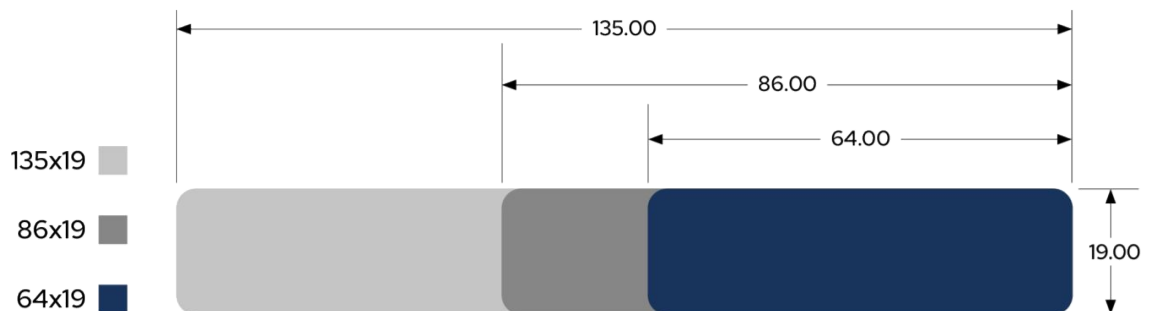

Profiles

Stagwood (Howard Sawmill) proudly complies with the requirements of AS 4707 Chain of Custody for Forest Based Products. All information is correct at time of printing but may be subject to change. Please check with your account manager or email info@citytimber.com.au